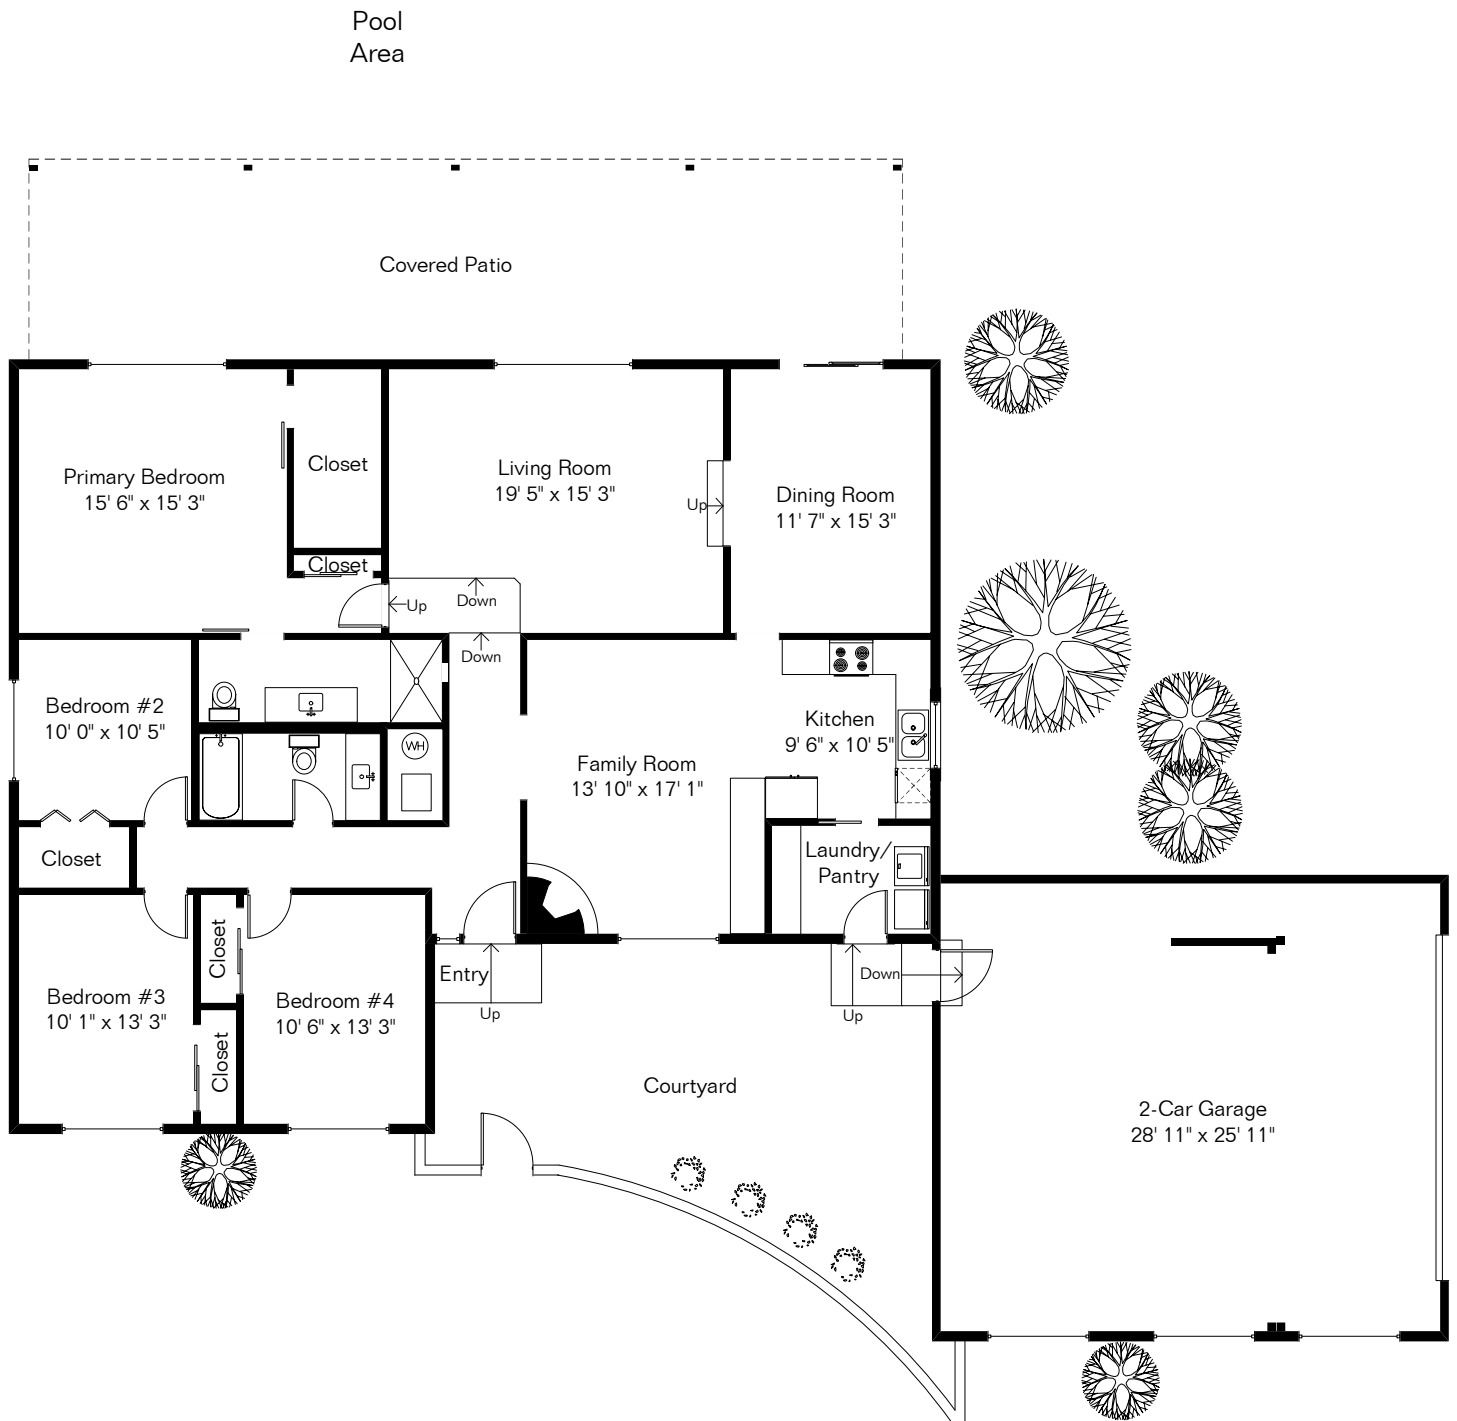

The square footages and room size information are deemed to be reliable but are not guaranteed and should be independently verified. This drawing is for marketing purposes only.

460 E Eton Dr

Site Visit December 2023

0 ft. 6 ft. 10 ft. 20 ft.

Living Area 2,096 Sq Ft
Garage 806 Sq Ft

Copyright 2023 Floor Plans First! LLC
All Rights Reserved.

Floor Plans First!
See the Floor Plan First!

FloorPlansFirst.com
(520) 881-1500